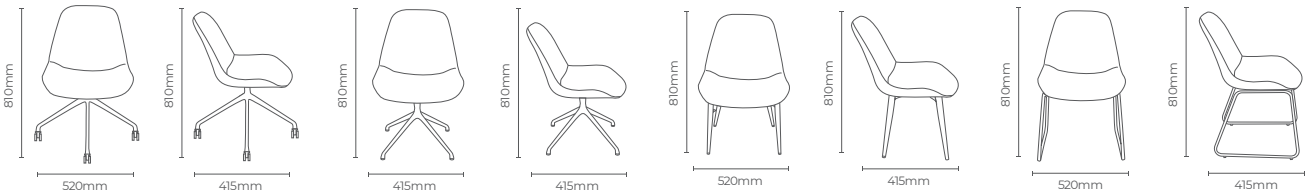

VAST

Add a touch of sophistication to your reception area with these one of a kind guest chairs. Your visitors won't mind the wait time, seated comfortably atop the high density soft pile foam of this chair, and they can do so for up to 8 hours. It comes in a variety of colours with a contemporary wooden 4 leg base that complements any professional environment.