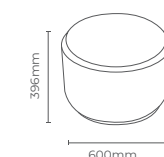

Versatility and adaptability are key to fulfilling the potential of a modern lounge or office. Our contemporary ottomans and poofs can be used as seating, footstools or even coffee tables, adding a fun element to any space.