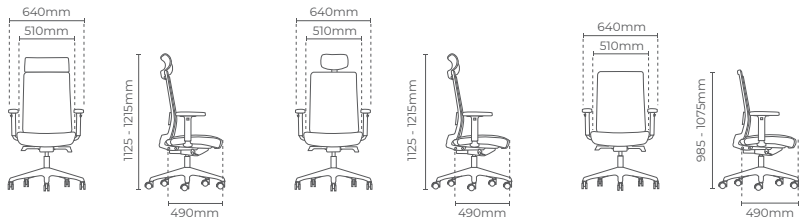

Fixed Armrest

SFLS 8401N - A60  
Presidential High Back  
Fixed Armrest

SFLS 8410N - A60  
Presidential High Back  
Fixed Armrest

SFLS 8411N - A60  
Presidential Medium Back  
Fixed Armrest

Simple, humble and intuitive: Surface is perfect for the open plan office. Seamlessly combining comfort and elegance, Surface ticks all the boxes when it comes to function and design. Moreover, as most of its parts are made from recycled material, its owner can sit and relax with a clear conscience.