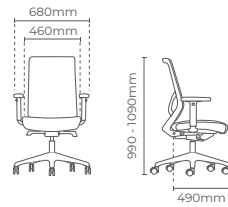

**ICLS 8911N - A62**  
*Presidential Medium Back  
 Fixed Armrest*

Adjustable Armrest

Fixed Armrest

Icon is vivacious, yet versatile. It is designed to ensure individual comfort and personal expression. This is the chair for all nighters, long meetings or even just your typical work day. Featuring breathable mesh, high levels of support and lots of adjustability, you'll never want to get out of it.