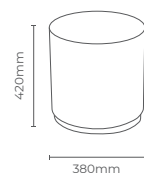

Versatility and adaptability are key to fulfilling the potential of a modern lounge or office. Our contemporary ottomans and poofs can be used as seating, footstools or even coffee tables, adding a fun element to any space.