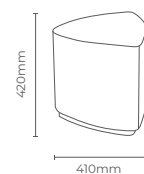

Versatility and adaptability are key to fulfilling the potential of a modern lounge or office. Our contemporary ottomans and poofs can be used as seating, footstools or even coffee tables, adding a fun element to any space.