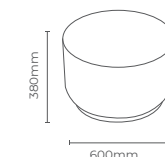

Versatility and adaptability are key to fulfilling the potential of a modern lounge or office. Our contemporary ottomans and poofs can be used as seating, footstools or even coffee tables, adding a fun element to any space.