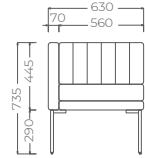

# KEY FACTOR

DM-KFT-02D-RS  
Double Seater With Right Arm

DM-KFT-02D-BOT  
Bench With Open Shelf Table

DM-KFT-01S-CS  
Single Seater Without Arm

DM-KFT-01S-CS / DM-KFT-01S-ST  
Single Seater Without Arm with Side Table

DM-KFT-01S-ARB  
Single Seater Auto Rotating Base

**ITEM :** KEY FACTOR - SINGLE SEATER WITHOUT ARM  
**SIZE :** 560 mm(L) x 600 mm(W) x 735 mm (HT)  
**CODE :** DM-KFT-01S-CS

**ITEM :** KEY FACTOR - SINGLE SEATER WITH RIGHT ARM  
**SIZE :** 630 mm(L) x 600 mm(W) x 735 mm (HT)  
**CODE :** DM-KFT-01S-RS