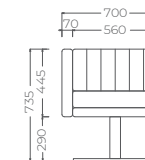

ITEM : KEY FACTOR - SINGLE SEATER AUTO ROTATING BASE
SIZE : 700 mm(L) x 600 mm(W) x 735 mm (HT)
CODE : DM-KFT-01S-ARB