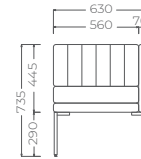

# KEY FACTOR

DM-KFT-02D-RS  
Double Seater With Right Arm

DM-KFT-02D-BOT  
Bench With Open Shelf Table

DM-KFT-01S-CS  
Single Seater Without Arm

DM-KFT-01S-CS / DM-KFT-01S-ST  
Single Seater Without Arm with Side Table

DM-KFT-01S-ARB  
Single Seater Auto Rotating Base

**ITEM :** KEY FACTOR - SINGLE SEATER WITHOUT ARM  
**SIZE :** 560 mm(L) x 600 mm(W) x 735 mm (HT)  
**CODE :** DM-KFT-01S-CS

**ITEM :** KEY FACTOR - SINGLE SEATER WITH RIGHT ARM  
**SIZE :** 630 mm(L) x 600 mm(W) x 735 mm (HT)  
**CODE :** DM-KFT-01S-RS