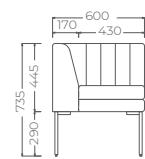

DM-KFT-01S-ARB  
Single Seater Auto Rotating Base

**ITEM :** KEY FACTOR - SINGLE SEATER WITHOUT ARM  
**SIZE :** 560 mm(L) x 600 mm(W) x 735 mm (HT)  
**CODE :** DM-KFT-01S-CS

**ITEM :** KEY FACTOR - SINGLE SEATER WITH RIGHT ARM  
**SIZE :** 630 mm(L) x 600 mm(W) x 735 mm (HT)  
**CODE :** DM-KFT-01S-RS

**ITEM :** KEY FACTOR - SINGLE SEATER WITH LEFT ARM  
**SIZE :** 630 mm(L) x 600 mm(W) x 735 mm (HT)  
**CODE :** DM-KFT-01S-LS

**ITEM :** KEY FACTOR - SINGLE SEATER WITH DOUBLE BACKREST  
**SIZE :** 600 mm(L) x 600 mm(W) x 735 mm (HT)  
**CODE :** DM-KFT-01S-DB