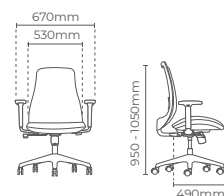

# PRO MESH

PSLS 8712N - D34  
Executive Low Back  
Adjustable Armrest

PSLS 8712N - A60  
Executive Low Back  
Fixed Armrest

Adjustable Armrest

Fixed Armrest

A multifaceted office environment can put even the most functional seating to the test. It takes many years of experience to know the ins and outs of such a complicated requirement. The Pro Mesh series is developed to handle such a multifaceted seating situation with ease.