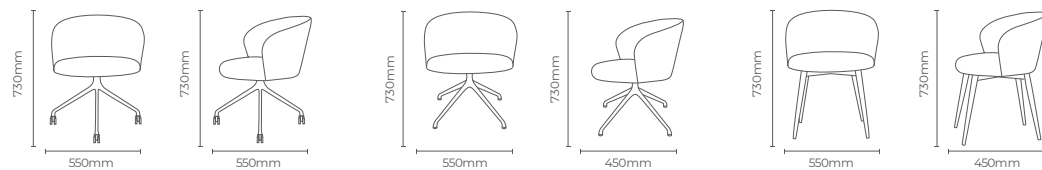

AUNTHUR

Elegant design meets functionality with this series. The stylish legs keep the seat centred and stable, while the organic shape of the seat lend well to any space, be it big or small.