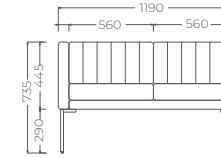

ITEM : KEY FACTOR - DOUBLE SEATER WITH RIGHT ARM
SIZE : 1190 mm(L) x 600 mm(W) x 735 mm (HT)
CODE : DM-KFT-02D-RS