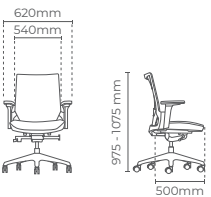

OTIS

With Otis, there is more than meets the eye. Sustainable, eco-friendly design and gorgeous aesthetics come together with research-backed ergonomics.

Drawing its inspiration from modern material designs, Otis offers a woven multilayered nylon that is both responsive and supportive. Compared to traditional fabrics, it has more give and spring and as a result it provides an enhanced layer to the chair's already remarkable underlying moulded seating support surface.