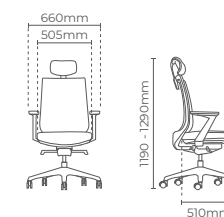

ZENITH

With endless aesthetic and performance options, Zenith works seamlessly with any interior space. Its understated modern design speaks volumes without screaming for attention. Today, businesses are all about appearances. Offices are a projection of your image, your people, and your company. With Zenith, we believe that work life can actually be colourful and fun, making the office an attractive place of productivity.