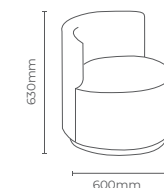

Versatility and adaptability are key to fulfilling the potential of a modern lounge or office. Our contemporary ottomans and poofs can be used as seating, footstools or even coffee tables, adding a fun element to any space.