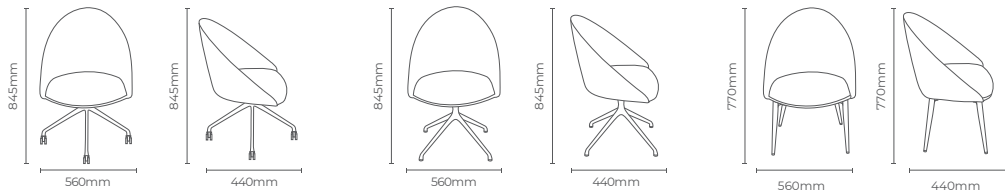

# CARMEL

CMLS 9112F - AB17EC  
Designer Chair  
4 Prong Aluminium Base

CMLS 9112F - AB17E  
Designer Chair  
4 Prong Aluminium Base

CMLS 9114F - 48E  
Conference Chair  
Dining Steel Base

Our designer stationary chairs are ideal for common areas within your facility, be it a library, reception or recreational area. They are built to withstand the weight of continuous usage and come with or without castor wheels.