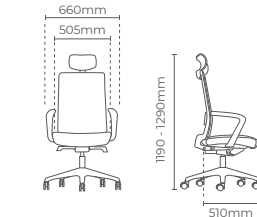

ZENITH

With endless aesthetic and performance options, Zenith works seamlessly with any interior space. Its understated modern design speaks volumes without screaming for attention. Today, businesses are all about appearances. Offices are a projection of your image, your people, and your company. With Zenith, we believe that work life can actually be colourful and fun, making the office an attractive place of productivity.