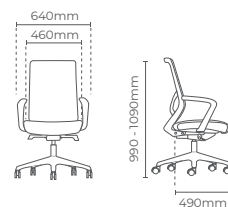

**ICLS 8911N - A62**  
*Presidential Medium Back  
 Fixed Armrest*

Adjustable Armrest

Fixed Armrest

Icon is vivacious, yet versatile. It is designed to ensure individual comfort and personal expression. This is the chair for all nighters, long meetings or even just your typical work day. Featuring breathable mesh, high levels of support and lots of adjustability, you'll never want to get out of it.