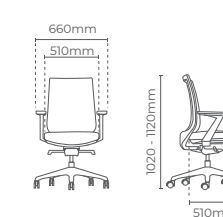

ZENITH

With endless aesthetic and performance options, Zenith works seamlessly with any interior space. Its understated modern design speaks volumes without screaming for attention. Today, businesses are all about appearances. Offices are a projection of your image, your people, and your company. With Zenith, we believe that work life can actually be colourful and fun, making the office an attractive place of productivity.