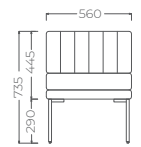

ITEM : KEY FACTOR - SINGLE SEATER WITHOUT ARM
SIZE : 560 mm(L) x 600 mm(W) x 735 mm (HT)
CODE : DM-KFT-01S-CS