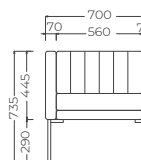

DM-KFT-01S-ARB  
Single Seater Auto Rotating Base

**ITEM :** KEY FACTOR - SINGLE SEATER WITHOUT ARM  
**SIZE :** 560 mm(L) x 600 mm(W) x 735 mm (HT)  
**CODE :** DM-KFT-01S-CS

**ITEM :** KEY FACTOR - SINGLE SEATER WITH RIGHT ARM  
**SIZE :** 630 mm(L) x 600 mm(W) x 735 mm (HT)  
**CODE :** DM-KFT-01S-RS

**ITEM :** KEY FACTOR - SINGLE SEATER WITH LEFT ARM  
**SIZE :** 630 mm(L) x 600 mm(W) x 735 mm (HT)  
**CODE :** DM-KFT-01S-LS

**ITEM :** KEY FACTOR - SINGLE SEATER WITH DOUBLE BACKREST  
**SIZE :** 600 mm(L) x 600 mm(W) x 735 mm (HT)  
**CODE :** DM-KFT-01S-DB