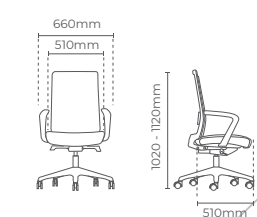

ZENITH

With endless aesthetic and performance options, Zenith works seamlessly with any interior space. Its understated modern design speaks volumes without screaming for attention. Today, businesses are all about appearances. Offices are a projection of your image, your people, and your company. With Zenith, we believe that work life can actually be colourful and fun, making the office an attractive place of productivity.