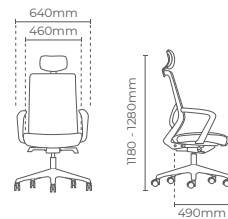

**ICLS 8911N - A62**  
*Presidential Medium Back  
 Fixed Armrest*

Adjustable Armrest

Fixed Armrest

Icon is vivacious, yet versatile. It is designed to ensure individual comfort and personal expression. This is the chair for all nighters, long meetings or even just your typical work day. Featuring breathable mesh, high levels of support and lots of adjustability, you'll never want to get out of it.