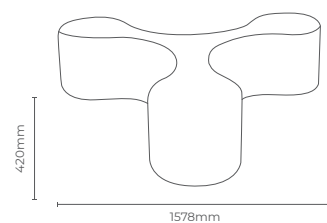

Versatility and adaptability are key to fulfilling the potential of a modern lounge or office. Our contemporary ottomans and poofs can be used as seating, footstools or even coffee tables, adding a fun element to any space.