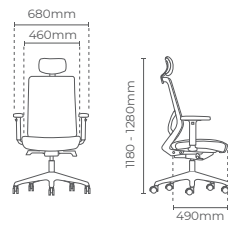

# ICON

**ICLS 8910N - D36**  
*Presidential High Back  
 Adjustable Armrest*

**ICLS 8911N - D36**  
*Presidential Medium Back  
 Adjustable Armrest*

**ICLS 8910N - A62**  
*Presidential High Back  
 Fixed Armrest*

**ICLS 8911N - A62**  
*Presidential Medium Back  
 Fixed Armrest*

Adjustable Armrest

Fixed Armrest

Icon is vivacious, yet versatile. It is designed to ensure individual comfort and personal expression. This is the chair for all nighters, long meetings or even just your typical work day. Featuring breathable mesh, high levels of support and lots of adjustability, you'll never want to get out of it.