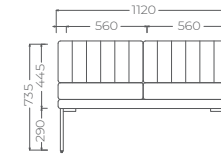

ITEM : KEY FACTOR - DOUBLE SEATER WITHOUT ARM
SIZE : 1120 mm(L) x 600 mm(W) x 735 mm (HT)
CODE : DM-KFT-02D-CS