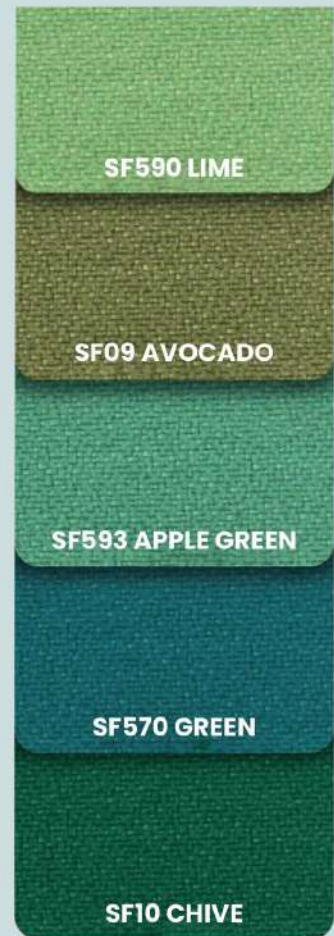

The color chart is for guide purpose only. The color accuracy is just about 80% from actual. Please refer to actual fabric sample for better color and texture reference.

MESH FABRIC COLOUR CHART

Mechanism with 1 locking position