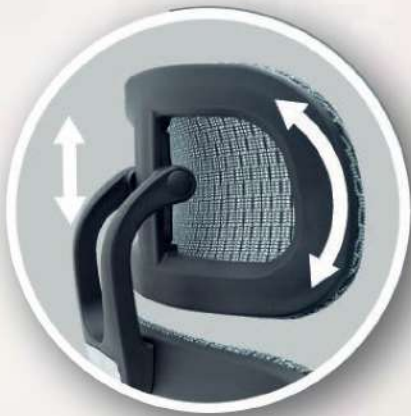

31
PERCH

Adjustable height with adjustable angle headrest. Engineered with simple yet minimalistic design, for maximum comfort.

Soft Armpad with adjustable rotation angle to meet your preferred position.